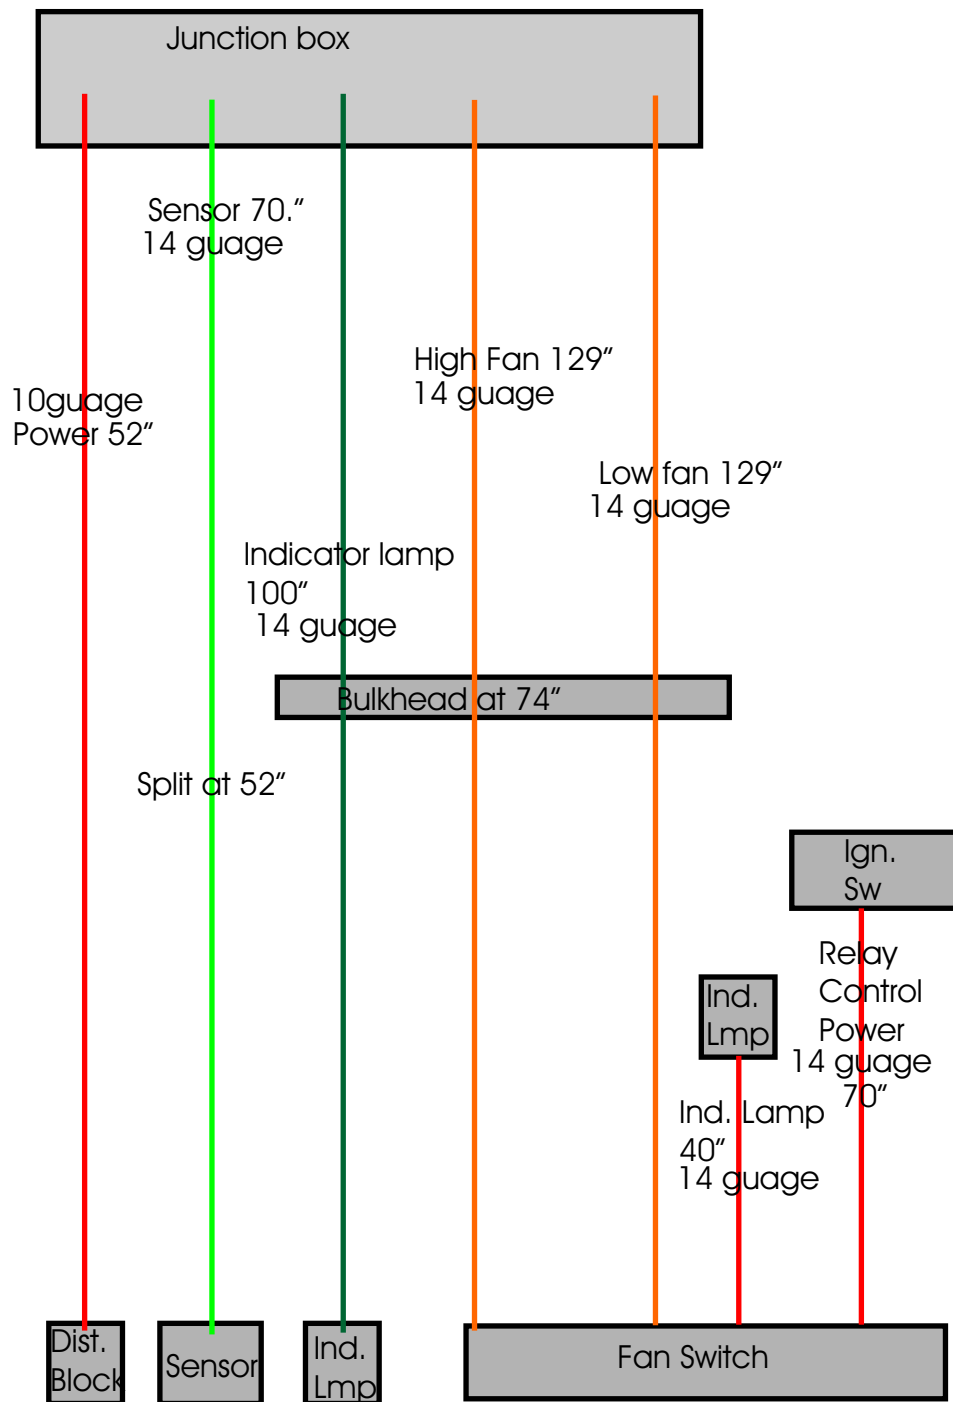

**Coolant Fan Circuit
Temperature Sensor ON State Indicator Lamp**

● symbolizes ring terminals

— symbolizes female slide connectors

Block Diagram for Sensor **ON** State Lamp